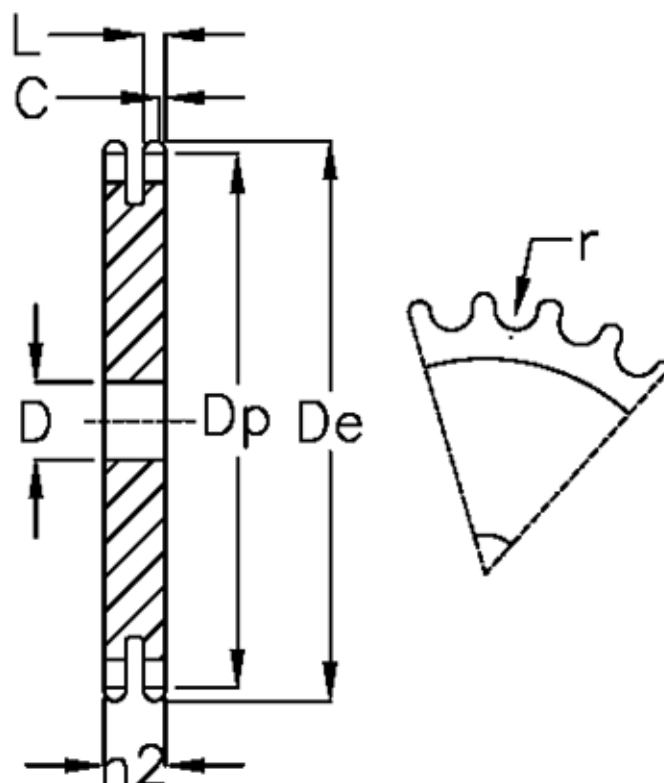

Article number: 616022008060

Description: Plate wheel 16 B-2 Z=60 duplex

Measures

C = 3

D = 30

De = 498.3

Dp = 485.32

For chain size = 1 tomme x 17,02 mm

For chain type = 16 B-2

h2 = 47.7

L = 15.8

Number of teeth = 60

r = 15.88